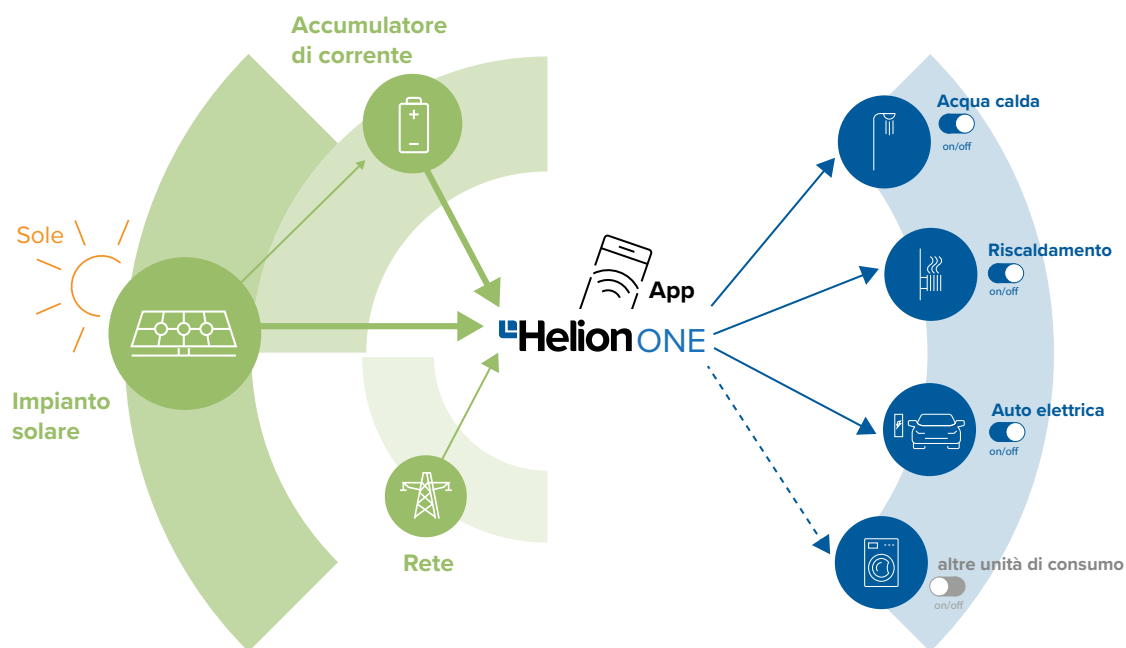

Helion ONE

Pacchetti

FREE Gratis – senza abbonamento	BASIC CHF 4.90 al mese	PRO CHF 14.90 al mese
Incl. le funzioni della versione FREE • Visualizzazione della produzione e del consumo complessivo di corrente solare (a intervalli di 15 min.) • Attivazione semplice di un'unità di consumo ¹⁾ • Possibilità di ampliamento indipendente dal fabbricante (p.es. stazione di ricarica, batteria)	Incl. le funzioni della versione FREE • Attivazione di quattro unità di consumo ¹⁾ • Aggiunta continua di nuove funzioni con aggiornamento OTA (over-the-air) • Visualizzazione in tempo reale della produzione e del consumo di corrente (a intervalli di 10 sec.) • Comando e prioritizzazione manuali e intelligenti delle unità di consumo • Cifre chiave e previsioni	Incl. le funzioni della versione BASIC • Attivazione di dieci unità di consumo ¹⁾ • Monitoraggio 24/7 dell'impianto fotovoltaico da parte di professionisti Helion • Notifica in caso di guasti • Ottimizzazione del consumo proprio mediante intelligenza artificiale • Supporto Premium da parte del servizio Helion

¹⁾ Richiede componenti supplementari Helion ONE per l'allacciamento di unità di consumo

helion.ch/one

Scansionate il codice per testare l'applicazione (Android & iOS).