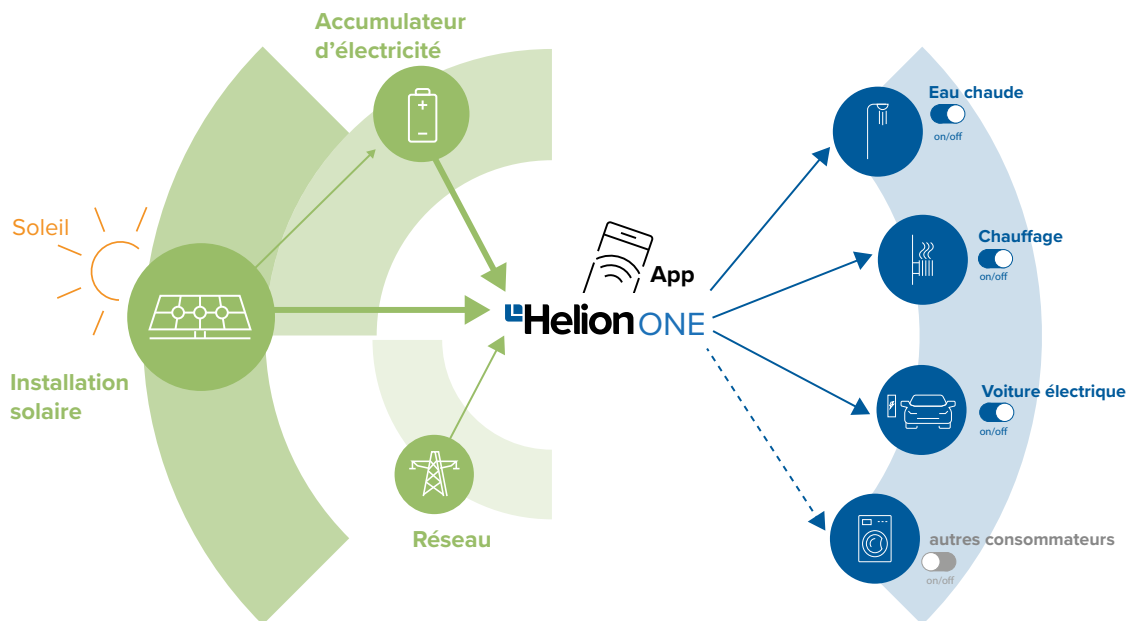

Helion ONE

Forfaits

Gratuit sans abonnement

CHF 4.90 par mois

CHF 14.90 par mois

FREE

- Affichage de la production de courant solaire et de la consommation électrique totale (cadence de 15 min.)
- Commutation simple d'un consommateur ¹⁾
- Extensibilité indépendante des fabricants (p. ex. station de recharge, batterie)

BASIC

Y compris les caractéristiques de FREE

- Commutation de 5 consommateurs ¹⁾
- Nouvelles fonctions permanentes par mise à jour over the air (OTA)
- Visualisation de la quantité et de la consommation de courant en temps réel (cadence de 10 s.)
- Commande / priorisation intelligente et manuelle des consommateurs
- Chiffres clés et prédictions

PRO

Y compris les caractéristiques de BASIC

- Commutation de 10 consommateurs ¹⁾
- Suivi 24 h/24 et 7 j/7 de l'installation photovoltaïque par les professionnels d'Helion
- Notification en cas de pannes
- Optimisation de l'auto-consommation grâce à l'intelligence artificielle (IA)
- Assistance premium par Helion Service

¹⁾ Nécessite des composants supplémentaires Helion ONE pour le raccordement des consommateurs.

helion.ch/one

Tester en direct dès maintenant!
Scan me... (Android & iOS)